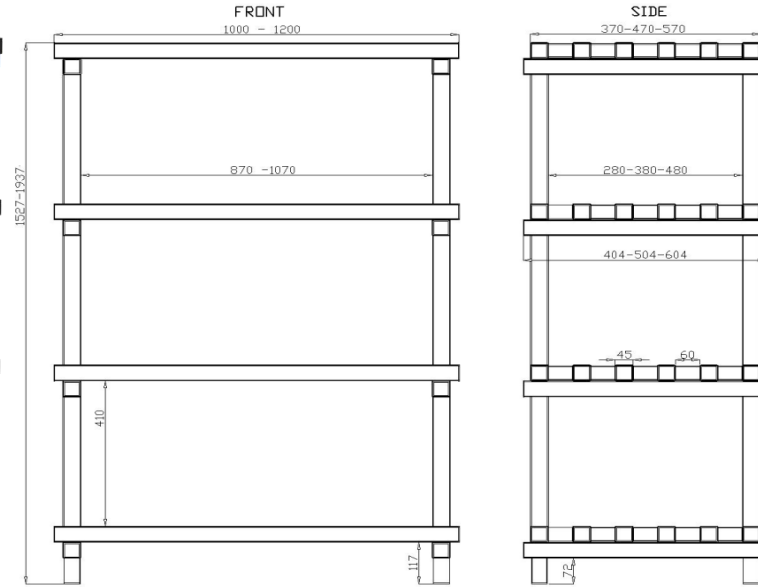

VENDIPLAS PLASTIC PRODUCTS

COMFORTABLE --- HYGIENIC --- LIGHTWEIGHT --- RESISTANT --- SOLID --- WATERPROOF --- LIFETIME PRODUCTS

PRODUCT NAME	DESCRIPTION
S1000/400L4	SHELF(length / depth / 4 levels)
S1000/400L5	SHELF(length / depth / 5 levels)
MS1000/400L4	MOBILE SHELF(length / depth / 4 levels)
ORL1000/400	PLAIN TRAY- WHITE (width / depth)
S1000/500L4	SHELF(length / depth / 4 levels)
S1000/500L5	SHELF(length / depth / 5 levels)
MS1000/500L4	MOBILE SHELF(length / depth / 4 levels)
ORL1000/500	PLAIN TRAY- WHITE (width / depth)
S1000/600L4	SHELF(length / depth / 4 levels)
S1000/600L5	SHELF(length / depth / 5 levels)
MS1000/600L4	MOBILE SHELF(length / depth / 4 levels)
ORL1000/600	PLAIN TRAY- WHITE (width / depth)
S1200/400L4	SHELF(length / depth / 4 levels)
S1200/400L5	SHELF(length / depth / 5 levels)
MS1200/400L4	MOBILE SHELF(length / depth / 4 levels)
ORL1200/400	PLAIN TRAY- WHITE (width / depth)
S1200/500L4	SHELF(length / depth / 4 levels)
S1200/500L5	SHELF(length / depth / 5 levels)
MS1200/500L4	MOBILE SHELF(length / depth / 4 levels)
ORL1200/500	PLAIN TRAY- WHITE (width / depth)
S1200/600L4	SHELF(length / depth / 4 levels)
S1200/600L5	SHELF(length / depth / 5 levels)
MS1200/600L4	MOBILE SHELF(length / depth / 4 levels)
ORL1200/600	PLAIN TRAY- WHITE (width / depth)

LENGTH 1000-1200 DEPTH 400-500-600
LEVELS 4-5

Available colours

Check video of the easy product assembly!

PRODUCT NAME	DESCRIPTION
S1500/400L4	SHELF(length / depth / 4 levels)
S1500/400L5	SHELF(length / depth / 5 levels)
MS1500/400L4	MOBILE SHELF(length / depth / 4 levels)
ORL1500/400	PLAIN TRAY- WHITE (width / depth)

810(L)mm x 500(W)mm x 840(H)mm; 130 litres

Preparation Table MTBL

1500(L)mm x 600(W)mm x 900(H)mm

Non standard measurements are available under request

MPL1000/820R

CON900/700/900

MTBL

Available colours