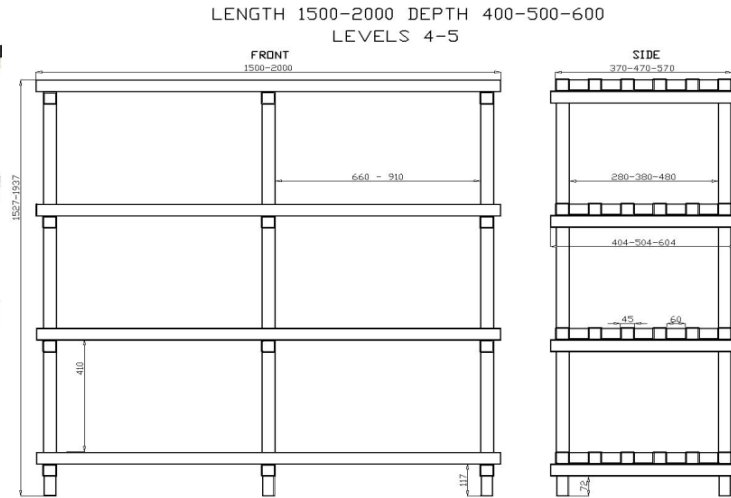

PRODUCT NAME	DESCRIPTION
S1500/400L4	SHELF(length / depth / 4 levels)
S1500/400L5	SHELF(length / depth / 5 levels)
MS1500/400L4	MOBILE SHELF(length / depth / 4 levels)
ORL1500/400	PLAIN TRAY- WHITE (width / depth)

S1500/500L4	SHELF(length / depth / 4 levels)
S1500/500L5	SHELF(length / depth / 5 levels)
MS1500/500L4	MOBILE SHELF(length / depth / 4 levels)
ORL1500/500	PLAIN TRAY- WHITE (width / depth)

S1500/600L4	SHELF(length / depth / 4 levels)
S1500/600L5	SHELF(length / depth / 5 levels)
MS1500/600L4	MOBILE SHELF(length / depth / 4 levels)
ORL1500/600	PLAIN TRAY- WHITE (width / depth)

S2000/400L4	SHELF(length / depth / 4 levels)
S2000/400L5	SHELF(length / depth / 5 levels)
MS2000/400L4	MOBILE SHELF(length / depth / 4 levels)
ORL2000/400	PLAIN TRAY- WHITE (width / depth)

S2000/500L4	SHELF(length / depth / 4 levels)
S2000/500L5	SHELF(length / depth / 5 levels)
MS2000/500L4	MOBILE SHELF(length / depth / 4 levels)
ORL2000/500	PLAIN TRAY- WHITE (width / depth)

S2000/600L4	SHELF(length / depth / 4 levels)
S2000/600L5	SHELF(length / depth / 5 levels)
MS2000/600L4	MOBILE SHELF(length / depth / 4 levels)
ORL2000/600	PLAIN TRAY- WHITE (width / depth)

BOX60x40	Plastic box 60x40x16cm
LEG(PL)	Adjustable leg

Non standard measurements are available under request

Castor