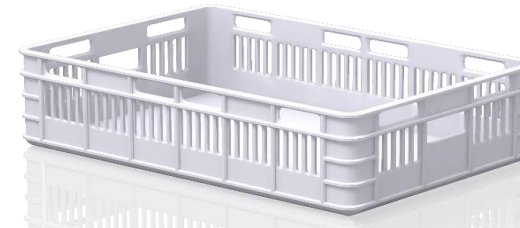

S2000/600L4	SHELF(length / depth / 4 levels)
S2000/600L5	SHELF(length / depth / 5 levels)
MS2000/600L4	MOBILE SHELF(length / depth / 4 levels)
ORL2000/600	PLAIN TRAY- WHITE (width / depth)

BOX60x40	Plastic box 60x40x16cm
LEG(PL)	Adjustable leg

Non standard measurements are available under request

Castor

Adjustable leg

Plain tray without gaps

Plastic box BOX60x40

Available colours

BLUE

BEIGE

RED

YELLOW

GREY

AQUA

PRODUCT NAME

Measurements (length x width x height)

Hygienic mobile trolley for 4 boxes TGB1x4

54 x 66 x 120 cm